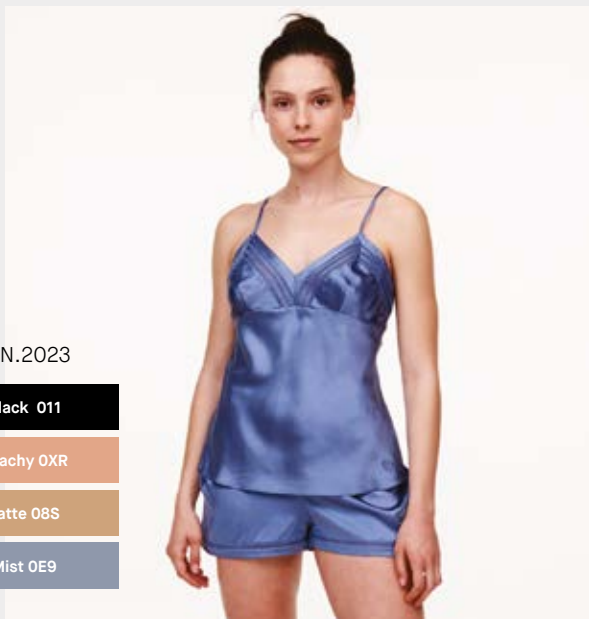

FROM XS TO XL | 100% SILK

JAN. 2023

Black 011

Peachy OXR

Latte 08S

Mist 0E9

CA2110 - Camisole

XS - XL