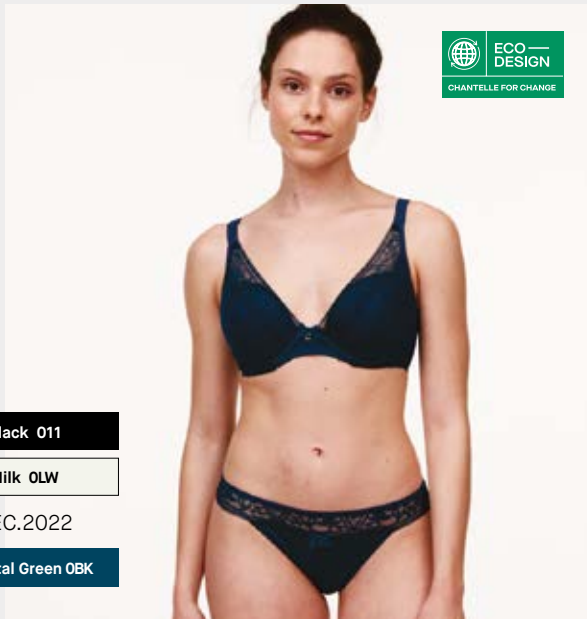

ALTO C12L

FROM A TO H CUP

Black 011

Milk 0LW

DEC.2022

Oriental Green 0BK