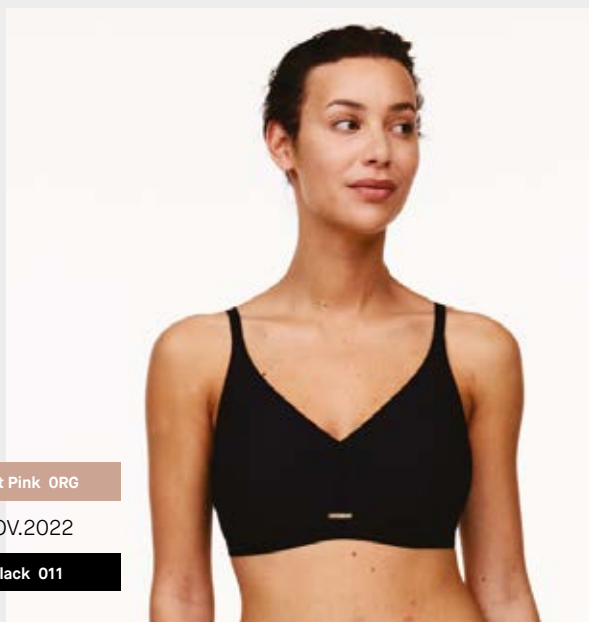

G 75 - 90 / 34 - 40

C21020 - Wirefree Support Bra

Wireless

B C D E F 70 - 100 / 32 - 44

(NEW LINE)

BARE ESSENTIAL C15N

FROM B TO H CUP

Soft Pink ORG