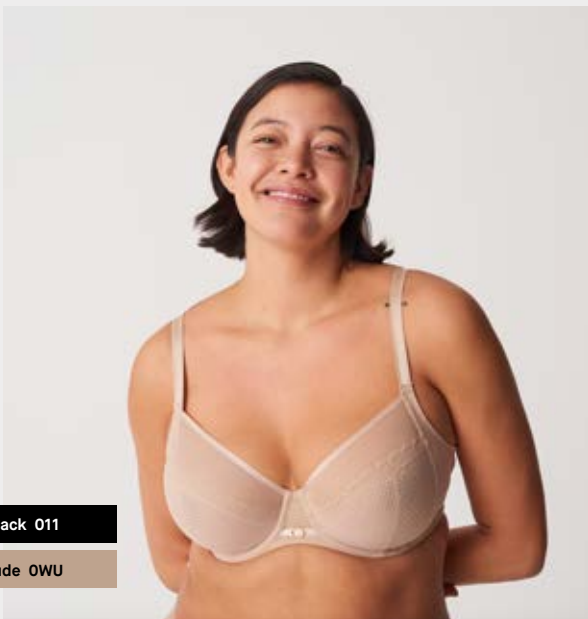

36 - 44 / XS - XL

C17Q80 - High-Waisted Full Brief

36 - 48 / XS - XXXL

C17Q90 - Tanga

36 - 44 / XS - XL

PARISIAN ALLURE C223
FROM **B** TO **I** CUP

Black 011
Nude OWU

PURE LIGHT C10M
FROM **B** TO **G** CUP