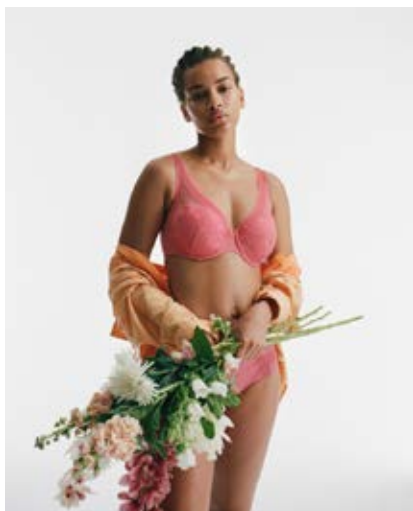

CHANTELLE

SPRING SUMMER 2023 (IBIZA, SPAIN)

CHANTELLE.COM

TRUE LACE