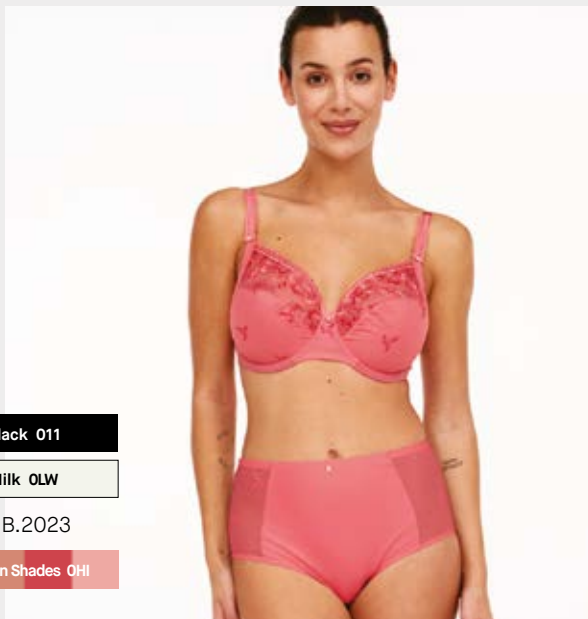

EVERY CURVE C16B
FROM **B** TO **H** CUP

FÊTE C196
FROM **B** TO **F** CUP

Black 011
Milk 0LW
FEB.2023
Corallin Shades 0HI