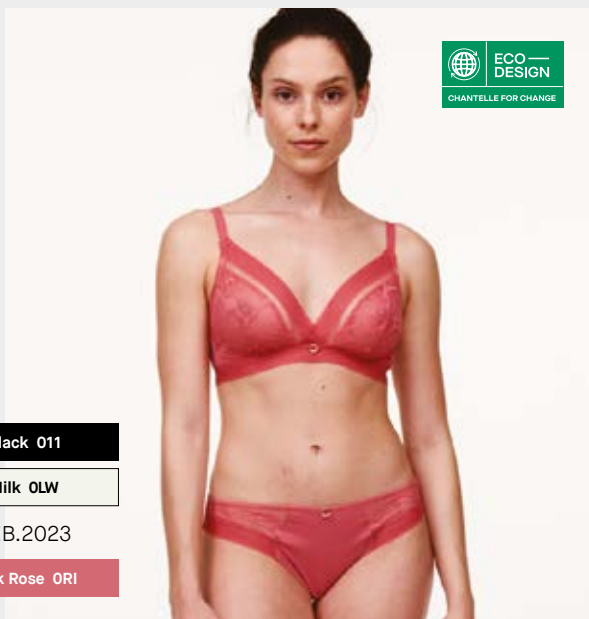

C11N30 - High-Waisted Support Full Brief

36 - 48 / XS - XXXL

C11N40 - Covering Shorty

36 - 44 / XS - XL

C11N70 - Bodysuit

B C D 75 - 95 / 34 - 42
E 75 - 90 / 34 - 40

TRUE LACE C11M

FROM A TO H CUP