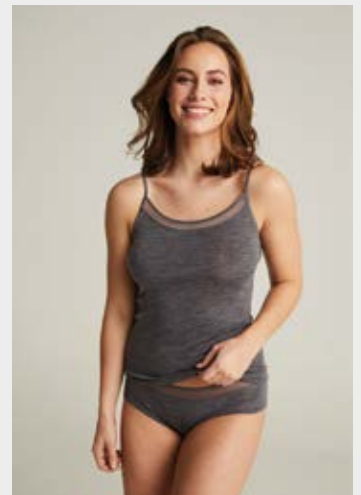

CA2140 - Nightdress

XS - XL

CA2160 - Shorts

XS - XL

2.

underwear

Chantelle SoftStretch
Chantelle
Femilet

UNDERWEAR