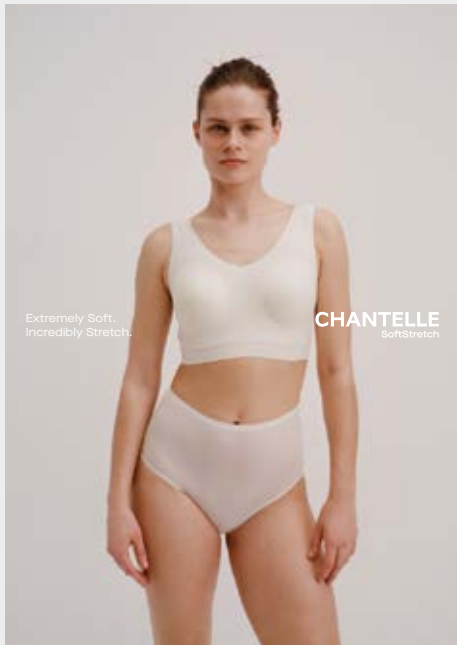

CA2140 - Nightdress

XS - XL

CA2160 - Shorts

XS - XL

2.

underwear

Chantelle SoftStretch
Chantelle
Femilet

UNDERWEAR

CHANTELLE

SoftStretch

SOFTSTRETCH PANTIES	C264	86	C264	SOFTSTRETCH PANTIES
SOFTSTRETCH BRAS	C264	87	C264	SOFTSTRETCH TOPS/BODYS/DRESS
(NEW) SOFTSTRETCH STRIPES	C20D	88		

SOFTSTRETCH PANTIES
ONE SIZE / XS - XL