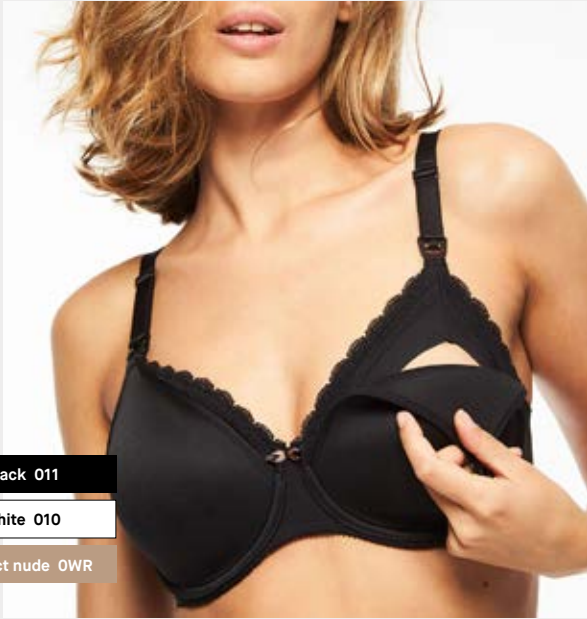

C18710 - Nursing Bra

MERCI MATERNITÉ C187

FROM C TO H CUP

MERCI RÉCONFORT C294

FROM A TO F CUP

- Black 011
- White 010
- Perfect nude OWR