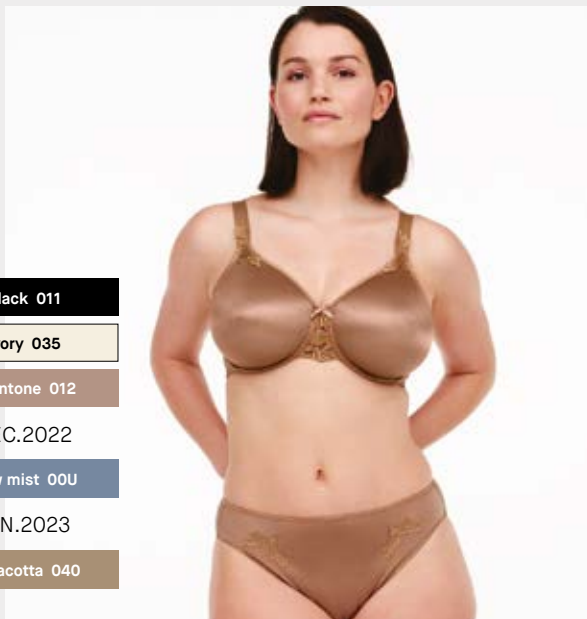

■ ■
 B C D E 70 - 85 / 32 - 38
 F G 70 - 80 / 32 - 36

C12Q40 - Revealing Shorty

■ ■
 36 - 44 / XL - XS

HEDONA C203

FROM B TO G CUP

- Black 011
- Ivory 035
- Skintone 012
- DEC.2022
- New mist 00U
- JAN.2023
- Terracotta 040