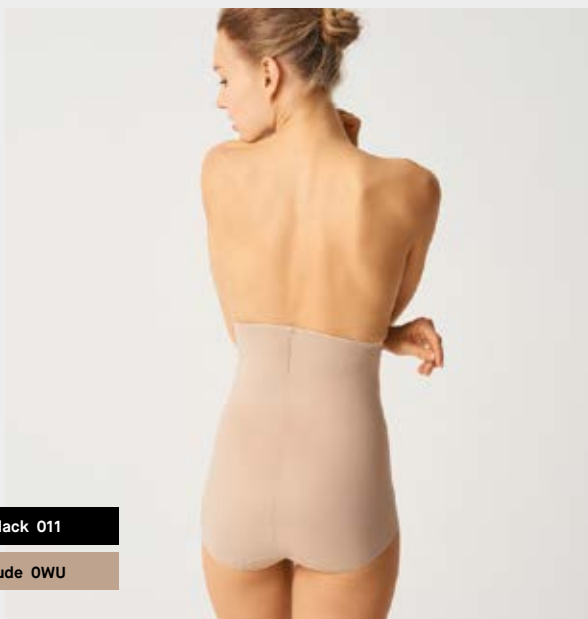

Black 011
Nude 0WU

SEXY SHAPE C14K

36 - 46

Black 011
Golden beige 01N

C35030 - Shaping Full Brief
Firm Control

36 - 46 / XS - XXL

C35060 - Shaping Suit
Firm Control

36 - 46 / XS - XXL