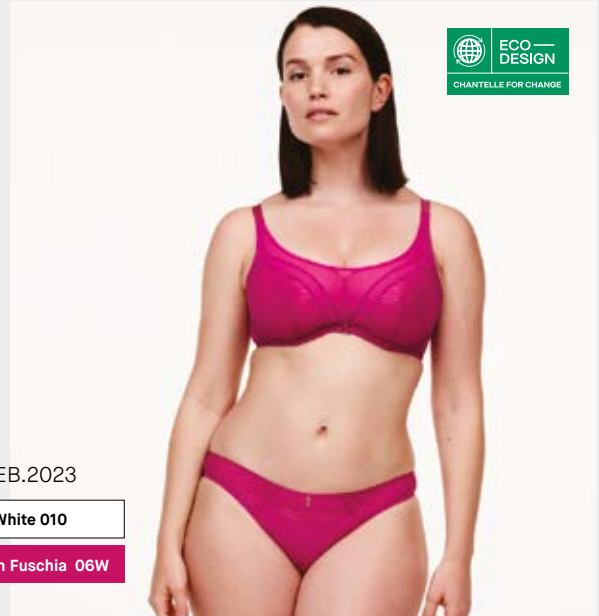

MODERN SUPPORT C18Q

FROM B TO H CUP

FEB.2023

White 010

London Fuschia 06W

C12N10 - Covering Underwired Bra

B 70 - 85 / 32 - 38
C D E F 70 - 90 / 32 - 40
G 70 - 85 / 32 - 38

C12N20 - Plunge T-Shirt Bra

A 70 - 80 / 32 - 36
B C 70 - 85 / 32 - 38
D 65 - 85 / 30 - 38
E F G 65 - 80 / 30 - 36

C12N60 - Covering T-Shirt Bra

B C D 70 - 90 / 32 - 40
E 70 - 85 / 32 - 38
F 70 - 80 / 30 - 38
G 70 - 75 / 30 - 36

C12N80 - Wirefree Bra

Wireless

S - XL

C12N30 - Brief

36 - 46 / XS - XXL

C12N40 - Shorty

Wireless

36 - 44 / XS - XL

C12N90 - Tanga

36 - 44 / XS - XL

C18Q10 - Covering Underwired Bra

B 70 - 90 / 32 - 40
C 75 - 95 / 34 - 42
D 70 - 95 / 32 - 42
E 65 - 95 / 30 - 42
FG 65 - 90 / 30 - 40
H 70 - 85 / 32 - 38

C18Q20 - Underwired Bra

B 70 - 85 / 32 - 38
CD 70 - 90 / 32 - 40
EF 70 - 85 / 32 - 38
G 70 - 80 / 32 - 36

C18Q60 - Covering T-Shirt Bra

BCD 70 - 90 / 32 - 40
E 70 - 85 / 32 - 38
FG 70 - 80 / 32 - 36

C18Q30 - Brief

36 - 46 / XS - XXL

C18Q40 - Shorty

36 - 44 / XS - XL

*Exists in ready to wear in black