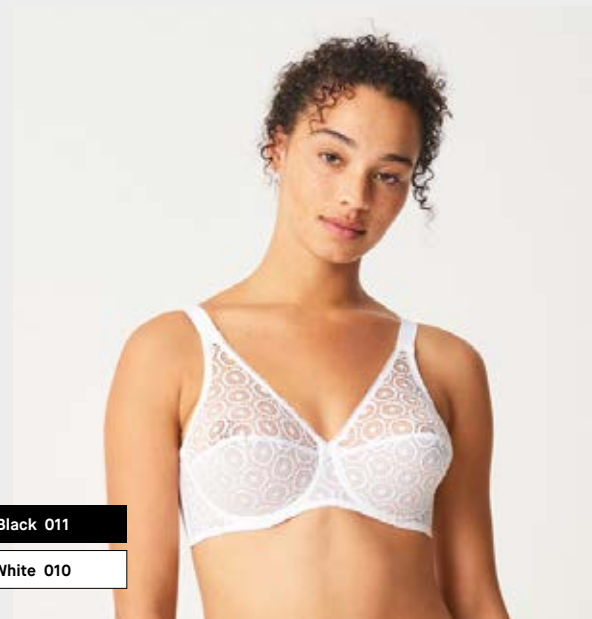

Black 011
White 010

A
B
C
D
E
F
H
I
M
N
O
P
R
S
T

C16B10 - Very Covering Underwired Bra

■ ■ ■ ■ ■
B 75 - 95 / 34 - 42
C 75 - 100 / 34 - 44
D E F 70 - 100 / 32 - 44
G 70 - 95 / 32 - 42
H 70 - 90 / 32 - 40

C16B20 - Wirefree Support Bra

Wireless

■ ■ ■ ■ ■
B C D E 75 - 100 / 34 - 44

C16B60 - Half-Cup Memory Bra

Ultra Comfort T-Shirt

■ ■ ■ ■ ■
B 75 - 85 / 34 - 38
C D 70 - 90 / 32 - 40
E 70 - 85 / 32 - 38
F 70 - 80 / 32 - 36
G 70 - 75 / 32 - 34

C16B80 - High-Waisted Support Brief

■ ■ ■ ■ ■
38 - 48 / S - XXXL

C16B30 - Brief

■ ■ ■ ■ ■
36 - 44 / XS - XL

C19600 - Very Covering Underwired Bra

■ ■ ■ ■ ■
B C D E 70 - 95 / 34 - 42
F 75 - 90 / 34 - 40