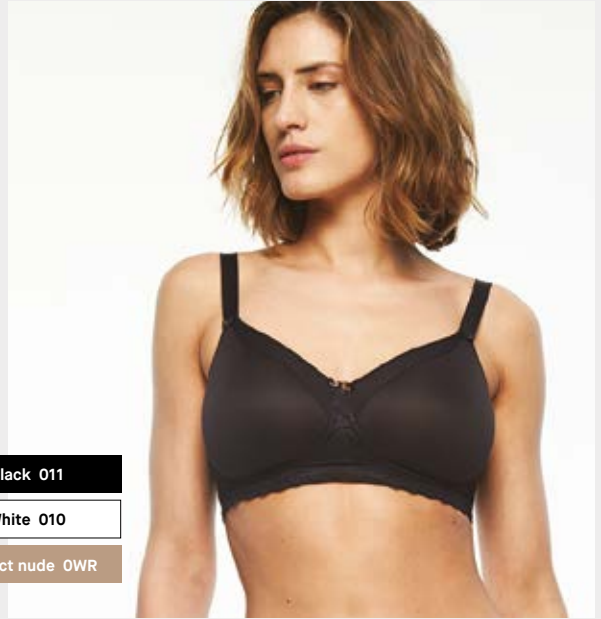

*Size 46 available from march 2023

MERCI MATERNITÉ C187

FROM C TO H CUP

MERCI RÉCONFORT C294

FROM A TO F CUP

- Black 011
- White 010
- Perfect nude OWR

- Black 011
- White 010
- Perfect nude OWR

C18710 - Nursing Bra