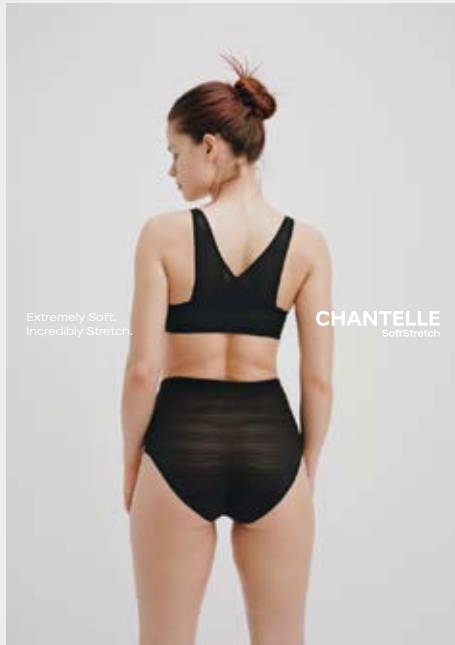

CA2140 - Nightdress

XS - XL

CA2160 - Shorts

XS - XL

2.

underwear

Chantelle SoftStretch
Chantelle
Femilet

UNDERWEAR