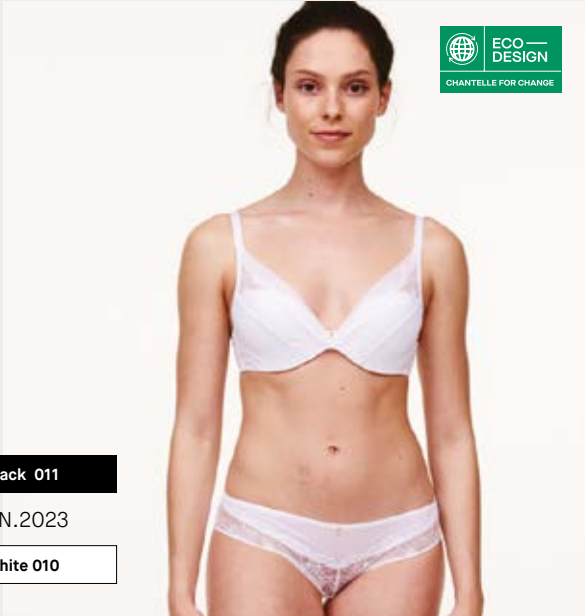

MIDNIGHT FLOWERS C12N

FROM A TO G CUP

Black 011

JAN.2023

White 010

(NEW LINE)