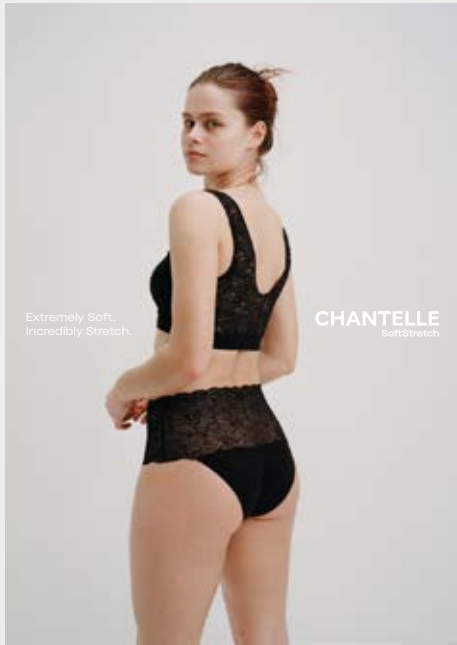

CA2140 - Nightdress

XS - XL

CA2160 - Shorts

XS - XL

2.

underwear

Chantelle SoftStretch
Chantelle
Femilet

UNDERWEAR