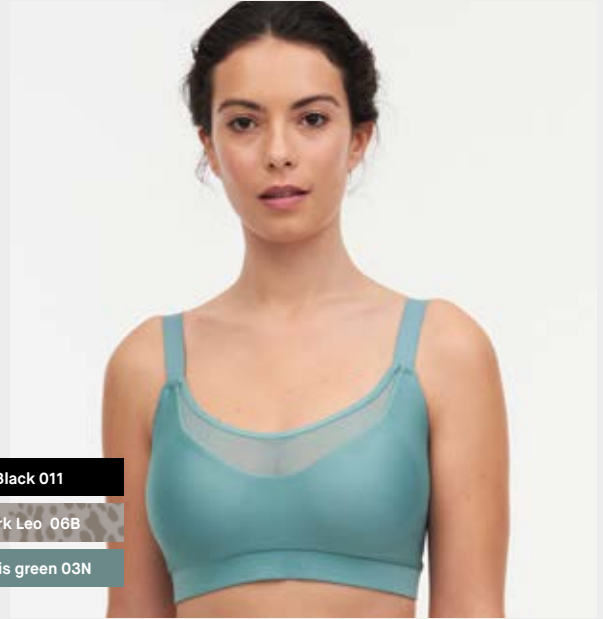

ONE SIZE - FROM S TO XL CUP

APR.2023

Black 011

Golden beige 01N

SPORT BRA

FROM S TO 2XL

Black 011

Dark Leo 06B