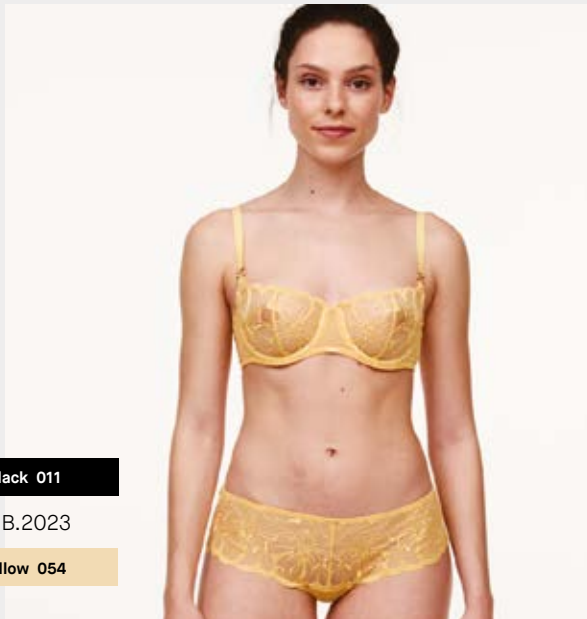

FLEURS C12M

FROM A TO G CUP

Black 011

FEB.2023

Yellow 054