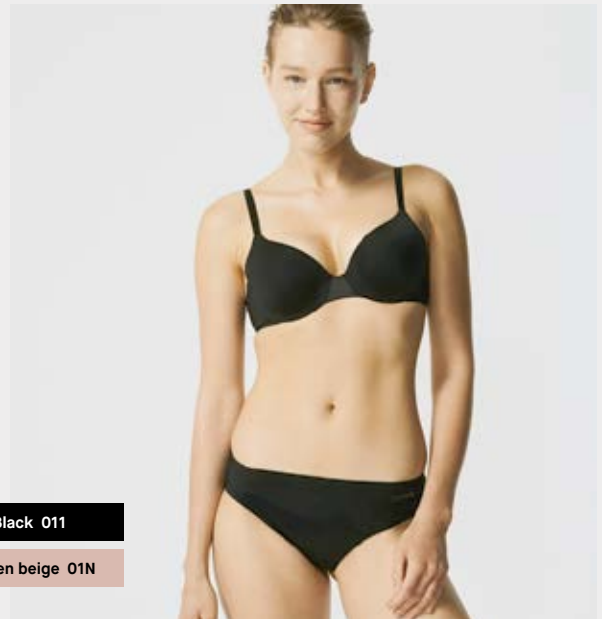

ESSENTIAL C15G

FROM A TO G CUP

Black 011

Golden beige 01N

B 75 - 90 / 34 - 40
C 75 - 95 / 34 - 42
D E F 70 - 100 / 32 - 44
G 70 - 90 / 32 - 40
H 70 - 85 / 32 - 38

B C D 70 - 85 / 32 - 38
E 65 - 85 / 30 - 38
F 65 - 80 / 30 - 36
G 70 - 80 / 32 - 36

Ultra Comfort T-Shirt

B 75 - 90 / 34 - 40
C D 70 - 90 / 32 - 40
E 65 - 85 / 30 - 38
F 65 - 80 / 30 - 36
G 70 - 80 / 30 - 36

Lightweight

B C D E 70 - 85 / 32 - 38
F 70 - 80 / 32 - 36

36 - 46 / XS - XXL

36 - 44 / XS - XL

36 - 44 / XS - XL

C15G20 - Extra Push-Up Bra

A 70 - 80 / 32 - 36
B C 70 - 85 / 32 - 38
D E 70 - 80 / 32 - 36

Removable straps

A 75 - 80 / 34 - 36
B C D E 70 - 90 / 32 - 40
F 70 - 85 / 32 - 38
G 70 - 80 / 32 - 36

B C 70 - 90 / 32 - 40
D E 70 - 85 / 32 - 38
F 70 - 80 / 32 - 36
G 70 - 75 / 32 - 34

Wireless

S - XL

36 - 44 / XS - XL