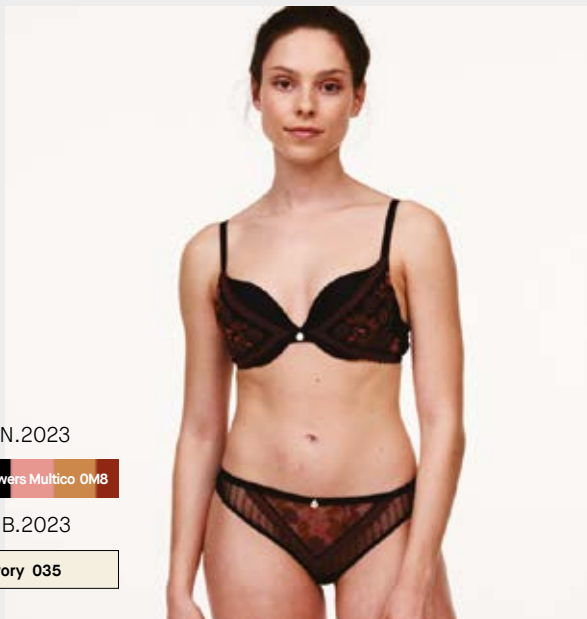

C18Q30 - Brief

36 - 46 / XS - XXL

C18Q40 - Shorty

36 - 44 / XS - XL

*Exists in ready to wear in black

(NEW LINE)
NEW ROMANCE C16Q
FROM A TO G CUP

(NEW LINE)
ORANGERIE DREAM C17Q
FROM A TO H CUP

JAN.2023