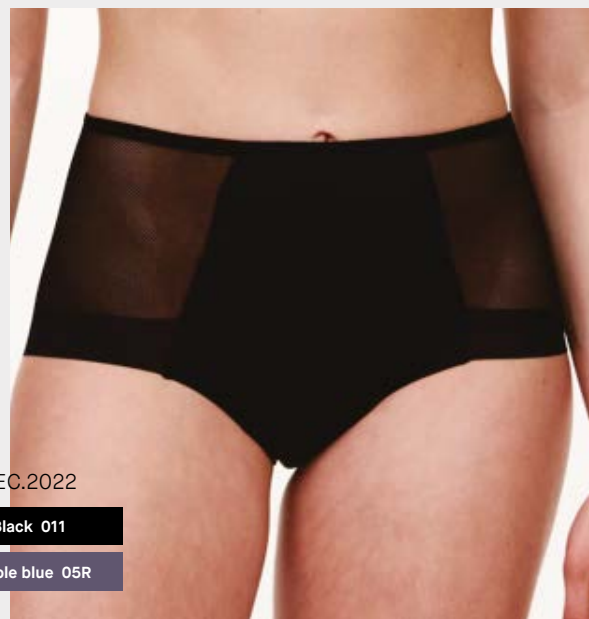

(NEW LINE)
PERIOD PANTY MESH C21N
32 - 48

DEC.2022

Black 011

Purple blue 05R

32*/52 / XXXS - 5XL 32*/46 / XXXS - XXL

34/52 / XXS - 5XL 34/48 / XXS - XXXL

32*/52 / XXXS - 5XL 32*/46 / XXXS - XXL

34 - 48 / XXS - XXXL

32 - 46 / XXXS - XXL

*Size 32 available from february 2023