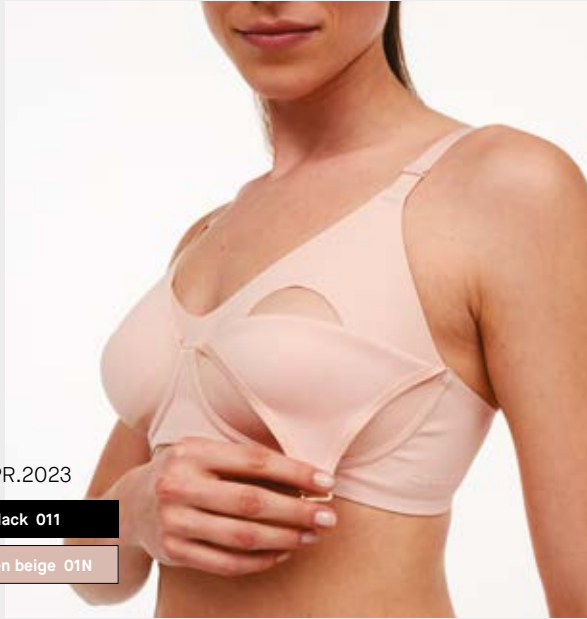

PURE MATERNITY C19P

ONE SIZE - FROM S TO XL CUP

APR.2023

Black 011

Golden beige 01N