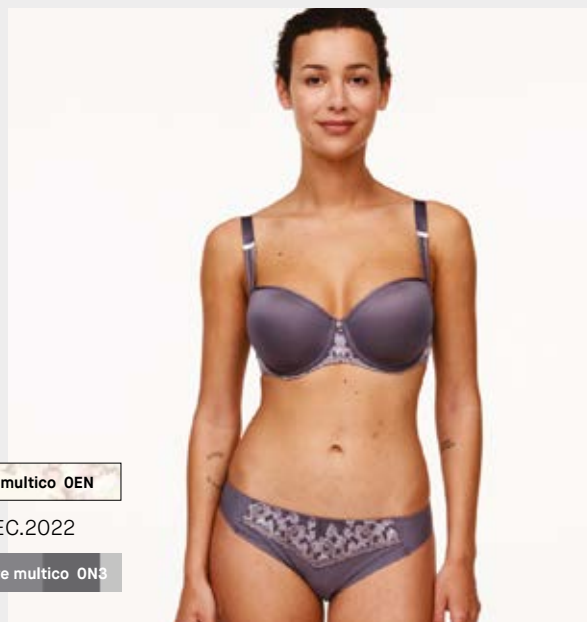

BOLD CURVE C13M

FROM B TO H CUP

Ivory multico 0EN

DEC.2022

Graphite multico 0N3

C15N10 - Very Covering Molded Bra

C 75 - 95 / 34 - 42
D E 70 - 95 / 32 - 42
F 70 - 90 / 32 - 40
G H 70 - 85 / 32 - 38

C15N20 - Wirefree Support Bra

Wireless

C 75 - 90 / 34 - 40
D E F G 70 - 95 / 32 - 42

C15N60 - Half-Cup Memory Bra

Ultra Comfort T-Shirt

B C D E 70 - 90 / 32 - 40
F 70 - 85 / 32 - 38
G 70 - 80 / 32 - 36

C13M10 - Very Covering Underwired Bra

B 75 - 100 / 34 - 44
C 75 - 105 / 34 - 46
D E 70 - 105 / 32 - 46
F 70 - 100 / 32 - 44
G 70 - 95 / 32 - 42
H 70 - 90 / 32 - 40

C13M20 - Wirefree Support Bra

Wireless

B C D E 75 - 100 / 34 - 44

C13M50 - Half-Cup Support Bra

B 70 - 85 / 32 - 38
C D E 70 - 90 / 32 - 40
F 70 - 85 / 32 - 38
G 70 - 75 / 32 - 34

C13M60 - Half-Cup Memory Bra

Ultra Comfort T-Shirt

B 75 - 85 / 34 - 38
C D 70 - 90 / 32 - 40
E 70 - 85 / 32 - 38
F 70 - 80 / 32 - 36
G 70 - 75 / 32 - 34

C13M80 - High-Waisted Support Full Brief

38 - 48 / S - XXXL

C13M30 - Brief

36 - 44 / XS - XL

A

B

C

D

E

F

H

I

M

N

O

P

R

S

T