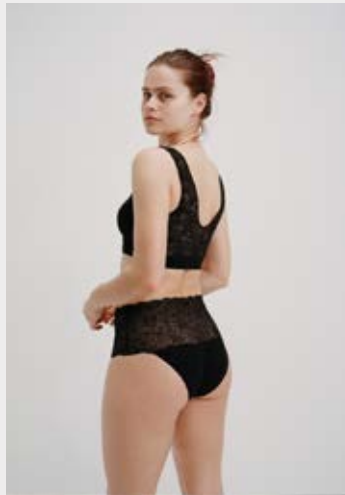

CA2140 - Nightdress

XS - XL

CA2160 - Shorts

XS - XL

2.

underwear

Chantelle SoftStretch
Chantelle
Femilet

UNDERWEAR