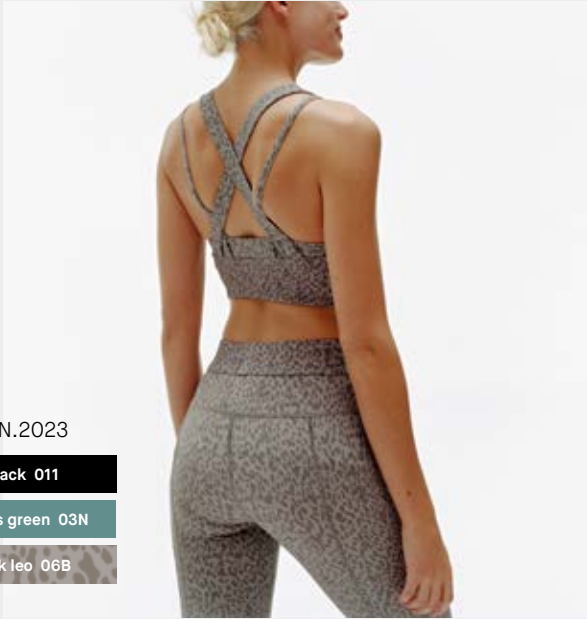

LIFE : ACTIVE
(NEW LINE)

SWIFT MOTION

XS - XL

JAN.2023

- Black 011
- Treillis green 03N
- Dark leo 06B

XS - XL

LIFE : ACTIVE
(NEW LINE)