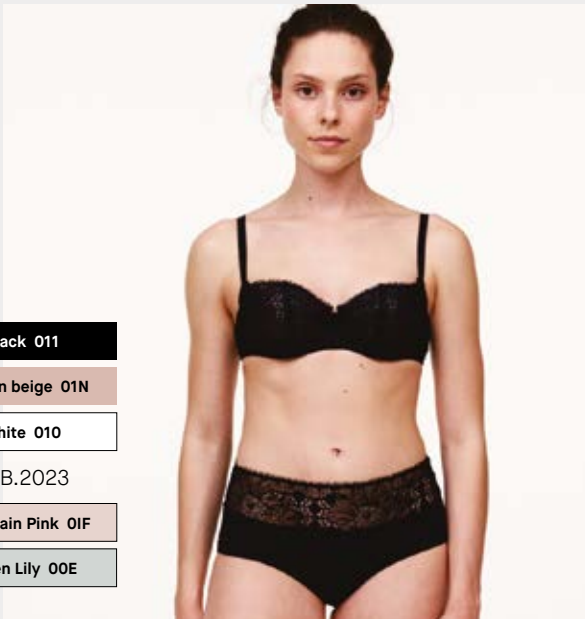

C15F10 - Very Covering Underwired Bra

DAY TO NIGHT C15F

FROM B TO H CUP

Black 011

Golden beige 01N

White 010

FEB.2023

Porcelain Pink 01F

Green Lily 00E