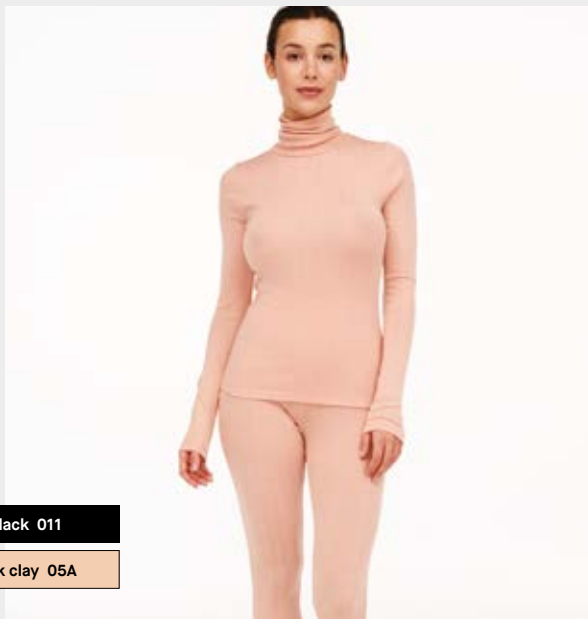

- Black 011
- Pink clay 05A

■ ■ ■
S - XL

■ ■ ■
S - XL

■ ■ ■
S - XL

■ ■ ■
S - XL

■ ■ ■
XS/S - X/2XL

C18P60 - Tank Top

■ ■ ■
36 - 48 / XS - XXXL

■ ■ ■
36 - 48 / XS - XXXL

■ ■ ■
36 - 48 / XS - XXXL

C18P40 - Legging

■ ■ ■
36 - 48 / XS - XXXL

■ ■ ■
36 - 48 / XS - XXXL