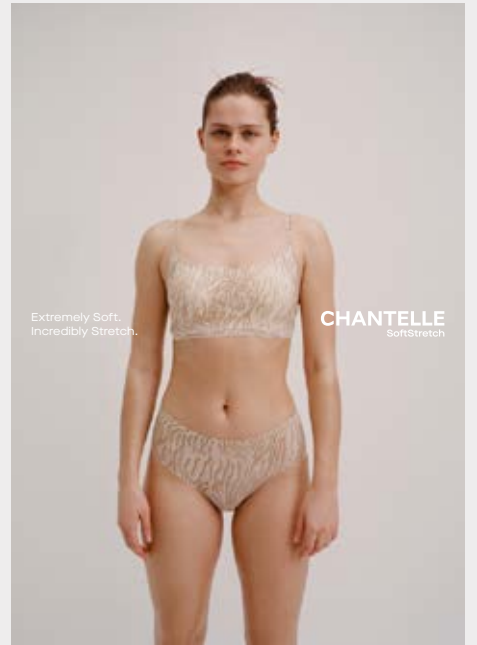

CA2140 - Nightdress

XS - XL

CA2160 - Shorts

XS - XL

2.

underwear

Chantelle SoftStretch
Chantelle
Femilet

UNDERWEAR