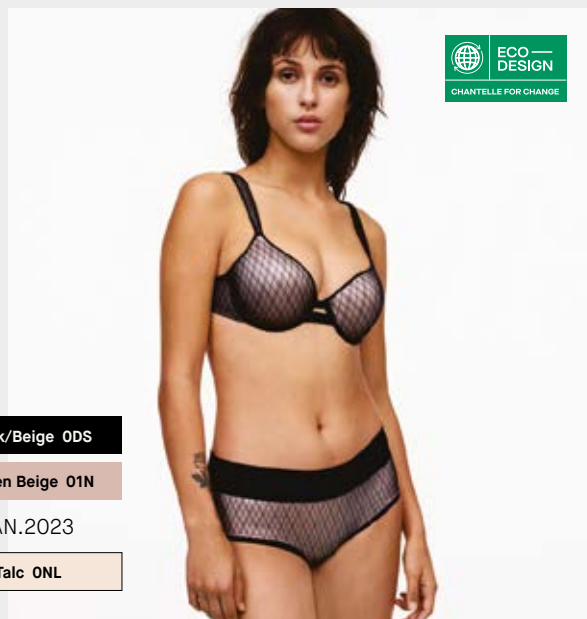

C10M20 - Wirefree Triangle Bra

Wireless

- ■
- S - L**

C10M70 - Covering Spacer Bra

Lightweight

- ■
- B** 75 - 90 / 34 - 40
- C D E** 70 - 90 / 32 - 40
- F** 70 - 85 / 32 - 38
- G** 70 - 80 / 32 - 36

C10M80 - High-Waisted Support Full Brief

- ■
- 36 - 46 / XS - XXL**

RIVE GAUCHE C308

FROM B TO I CUP

Black 011

Dune 097

SMOOTH LINES C11N

FROM B TO I CUP

Black/Beige ODS